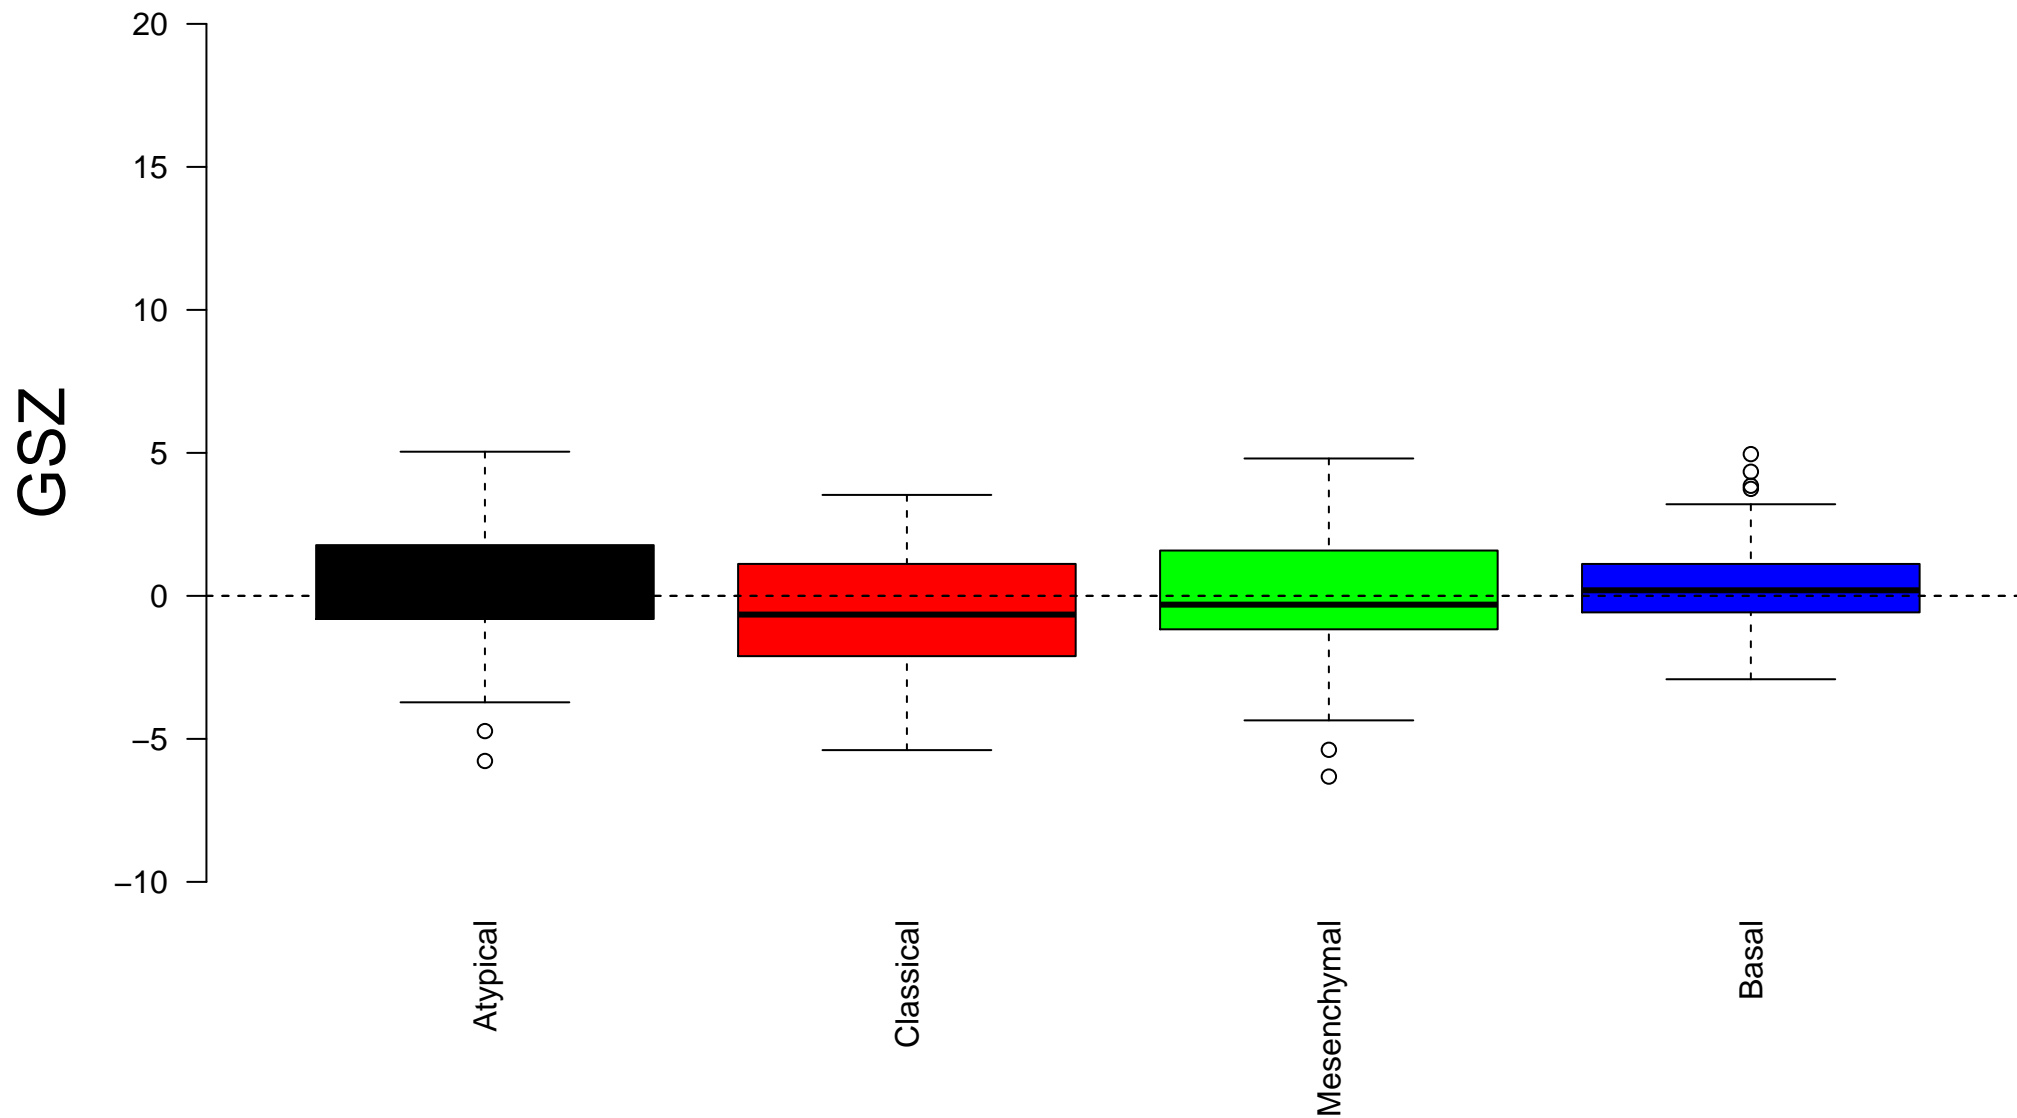

CHEOK_RESPONSE_TO_HD_MTX_UP

CHEOK_RESPONSE_TO_HD_MTX_UP

Enrichment in spots: CHEOK_RESPONSE_TO_HD_MTX_UP

Expression of CHECK_RESPONSE_TO_HD_MTX_UP in Spot A

Expression of CHECK_RESPONSE_TO_HD_MTX_UP in Spot B

Expression of CHECK_RESPONSE_TO_HD_MTX_UP in Spot C

Expression of CHECK_RESPONSE_TO_HD_MTX_UP in Spot D

Expression of CHECK_RESPONSE_TO_HD_MTX_UP in Spot E

Expression of CHECK_RESPONSE_TO_HD_MTX_UP in Spot F

Expression of CHEOK_RESPONSE_TO_HD_MTX_UP in Spot G

Expression of CHECK_RESPONSE_TO_HD_MTX_UP in Spot H

Expression of CHEOK_RESPONSE_TO_HD_MTX_UP in Spot I

Expression of CHECK_RESPONSE_TO_HD_MTX_UP in Spot J

Expression of CHECK_RESPONSE_TO_HD_MTX_UP in Spot K

Expression of CHECK_RESPONSE_TO_HD_MTX_UP in Spot L

Expression of CHECK_RESPONSE_TO_HD_MTX_UP in Spot M

Expression of CHECK_RESPONSE_TO_HD_MTX_UP in Spot N